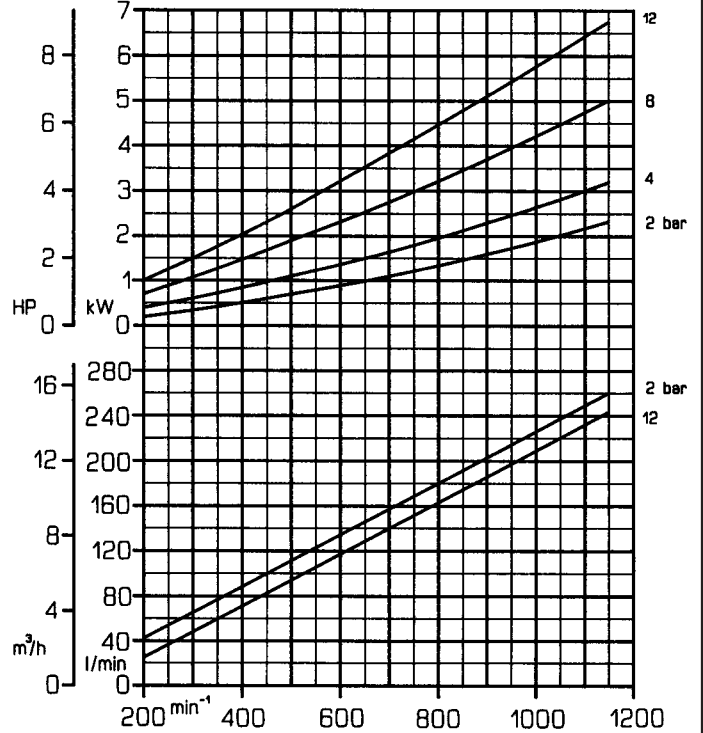

Viscosity: 20 mm²/s (cSt)

Viscosity: 60 mm²/s (cSt)

Viscosity: 200 mm²/s (cSt)

Viscosity: 600 mm²/s (cSt)

Viscosity: 2000 mm²/s (cSt)

Viscosity: 6000 mm²/s (cSt)

Viscosity: 20000 mm²/s (cSt)

Viscosity: 60000 mm²/s (cSt)