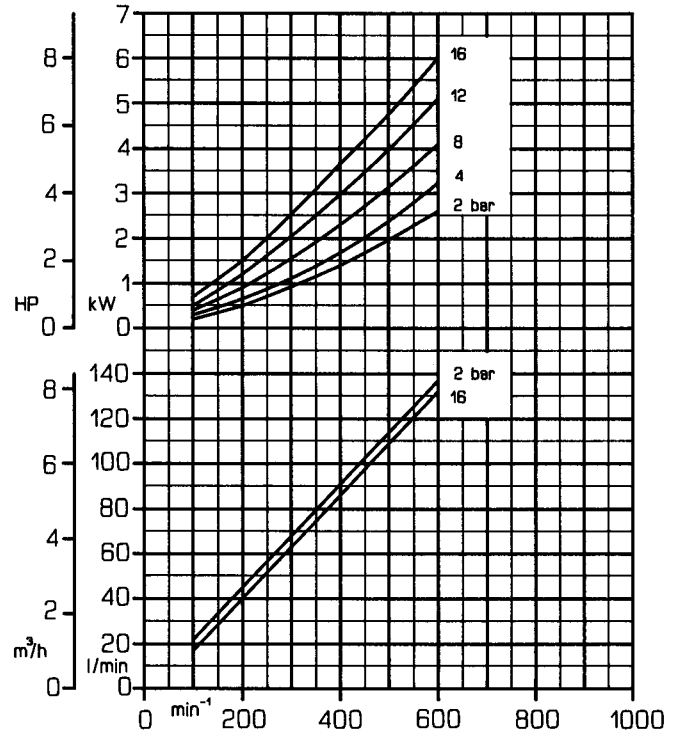

Viscosity: 20 mm²/s (cSt)

Viscosity: 60 mm²/s (cSt)

Viscosity: 200 mm²/s (cSt)

Viscosity: 600 mm²/s (cSt)

Viscosity: 2000 mm²/s (cSt)

Viscosity: 6000 mm²/s (cSt)

Viscosity: 20000 mm²/s (cSt)

Viscosity: 60000 mm²/s (cSt)