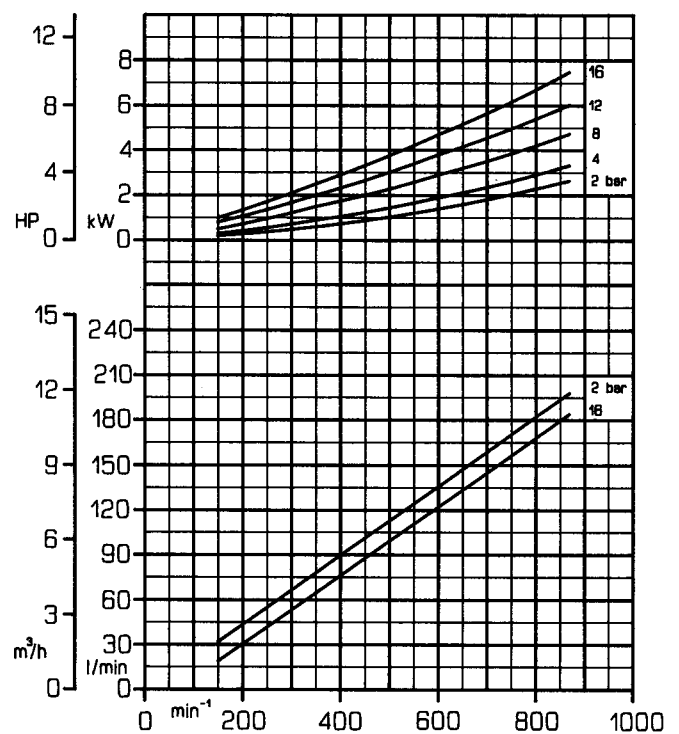

Viscosity: 20 mm²/s (cSt)

Viscosity: 60 mm²/s (cSt)

Viscosity: 200 mm²/s (cSt)

Viscosity: 600 mm²/s (cSt)

Viscosity: 2000 mm²/s (cSt)

Viscosity: 6000 mm²/s (cSt)

Viscosity: 20000 mm²/s (cSt)

Viscosity: 60000 mm²/s (cSt)