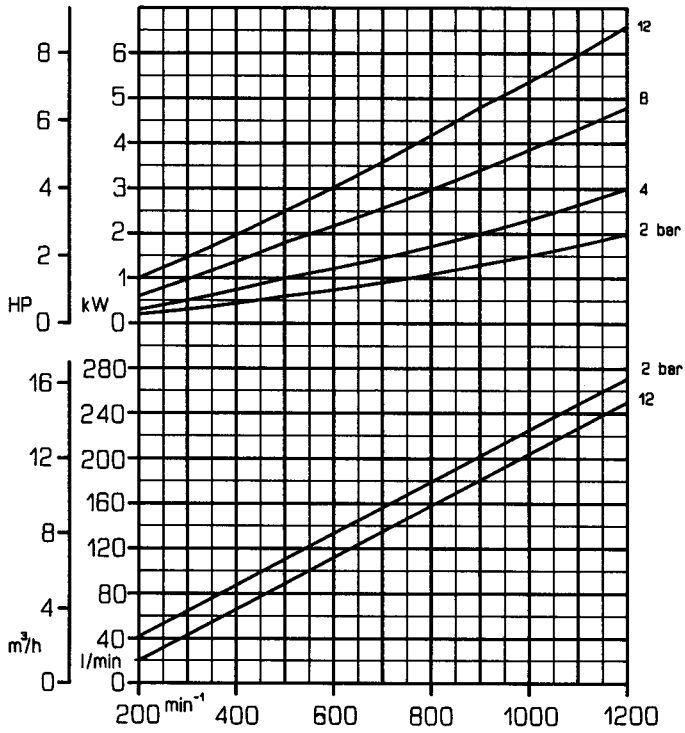

Viscosity: 20 mm²/s (cSt)

Viscosity: 60 mm²/s (cSt)

Viscosity: 200 mm²/s (cSt)

Viscosity: 600 mm²/s (cSt)

Viscosity: 2000 mm²/s (cSt)

Viscosity: 6000 mm²/s (cSt)

Viscosity: 20000 mm²/s (cSt)

Viscosity: 60000 mm²/s (cSt)